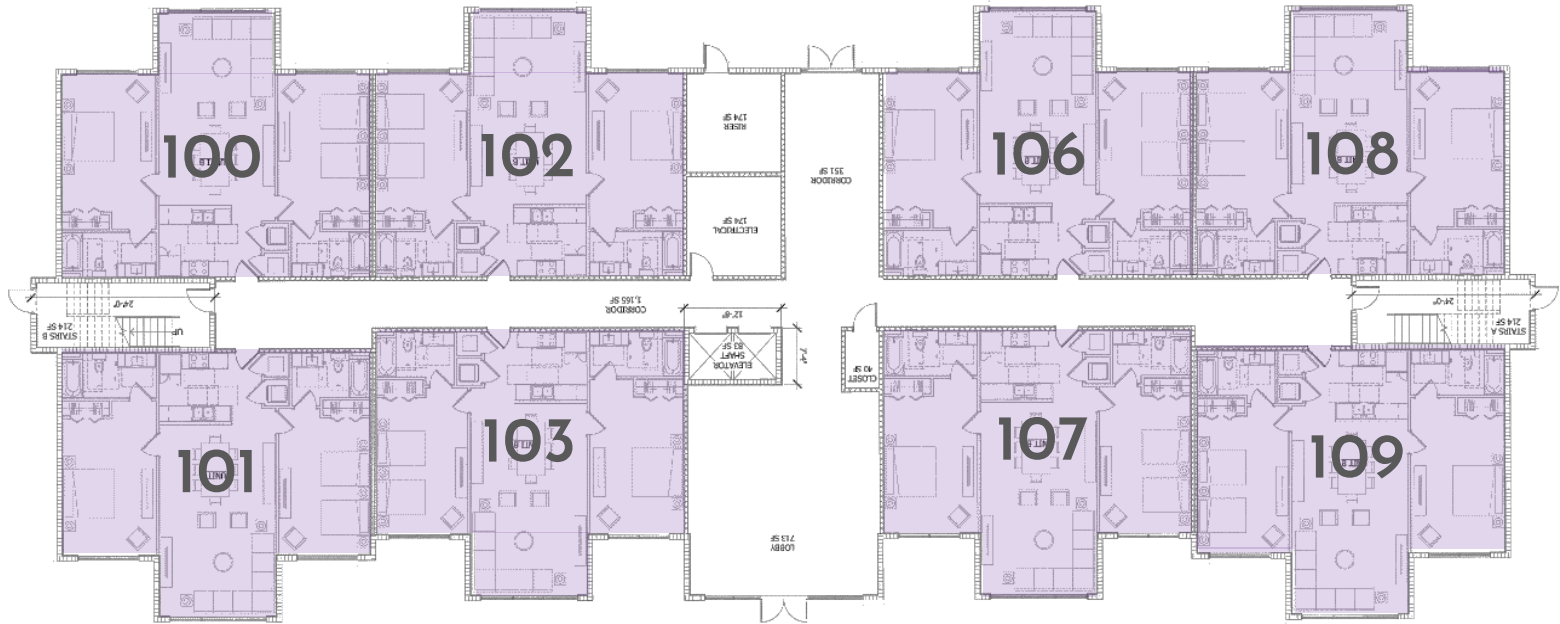

SYCAMORE
ORLANDO RESORT

Building C

1st Floor

8 units

-  PALM - 1 BEDROOM
-  OAKTREE - 2 BEDROOMS

Street View

Resort View

SYCAMORE
ORLANDO RESORT

Building C

2nd Floor

10 units

- PALM - 1 BEDROOM
- OAKTREE - 2 BEDROOMS

Street View

Resort View

SYCAMORE
ORLANDO RESORT

Building C

3rd Floor

10 units

- PALM - 1 BEDROOM
- OAKTREE - 2 BEDROOMS

Street View

Resort View

SYCAMORE
ORLANDO RESORT

Building C

4th Floor

10 units

- PALM - 1 BEDROOM
- OAKTREE - 2 BEDROOMS

Street View

Resort View

SYCAMORE
ORLANDO RESORT

Building C

5th Floor

10 units