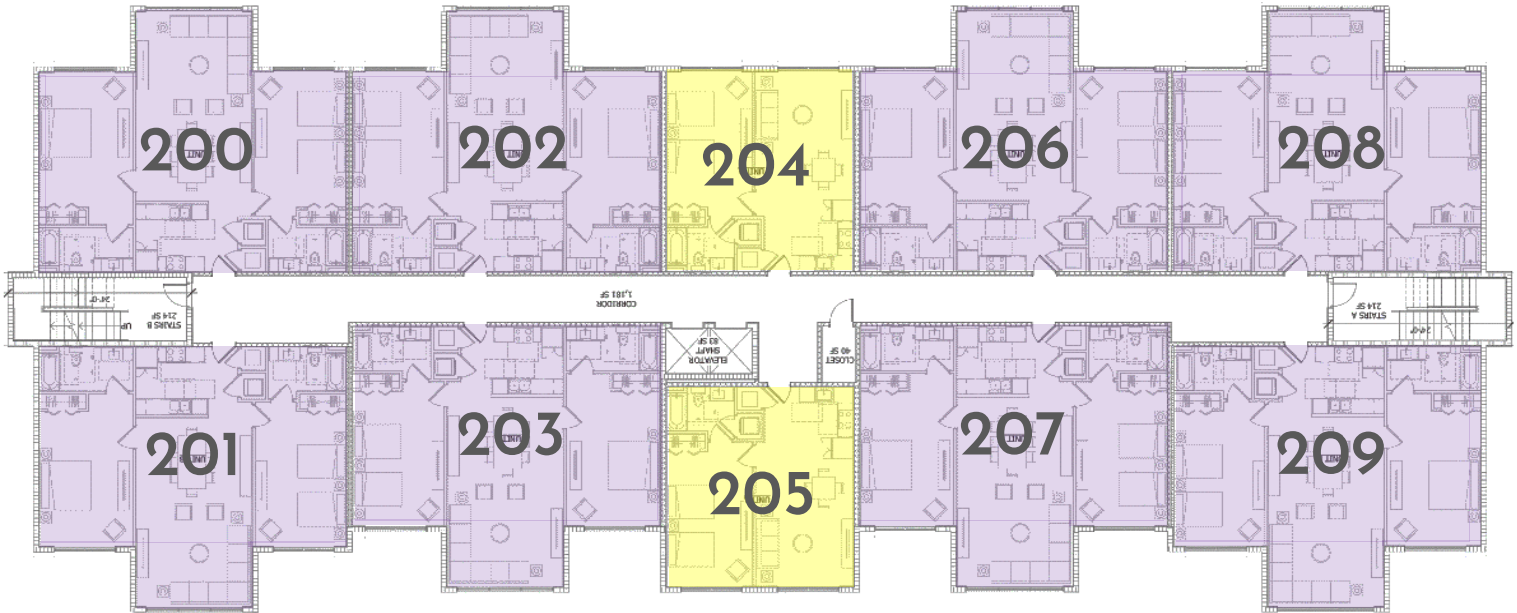

Resort View

SYCAMORE
ORLANDO RESORT

BLOCO D

SYCAMORE
ORLANDO RESORT

Building D

1st Floor

8 units

- PALM - 1 BEDROOM
- OAKTREE - 2 BEDROOMS

Street View

Resort View

SYCAMORE
ORLANDO RESORT

Building D

2nd Floor

10 units

-  PALM - 1 BEDROOM
-  OAKTREE - 2 BEDROOMS

Street View

Resort View

SYCAMORE
ORLANDO RESORT

Building D

3rd Floor

10 units

-  PALM - 1 BEDROOM
-  OAKTREE - 2 BEDROOMS

Street View

Resort View