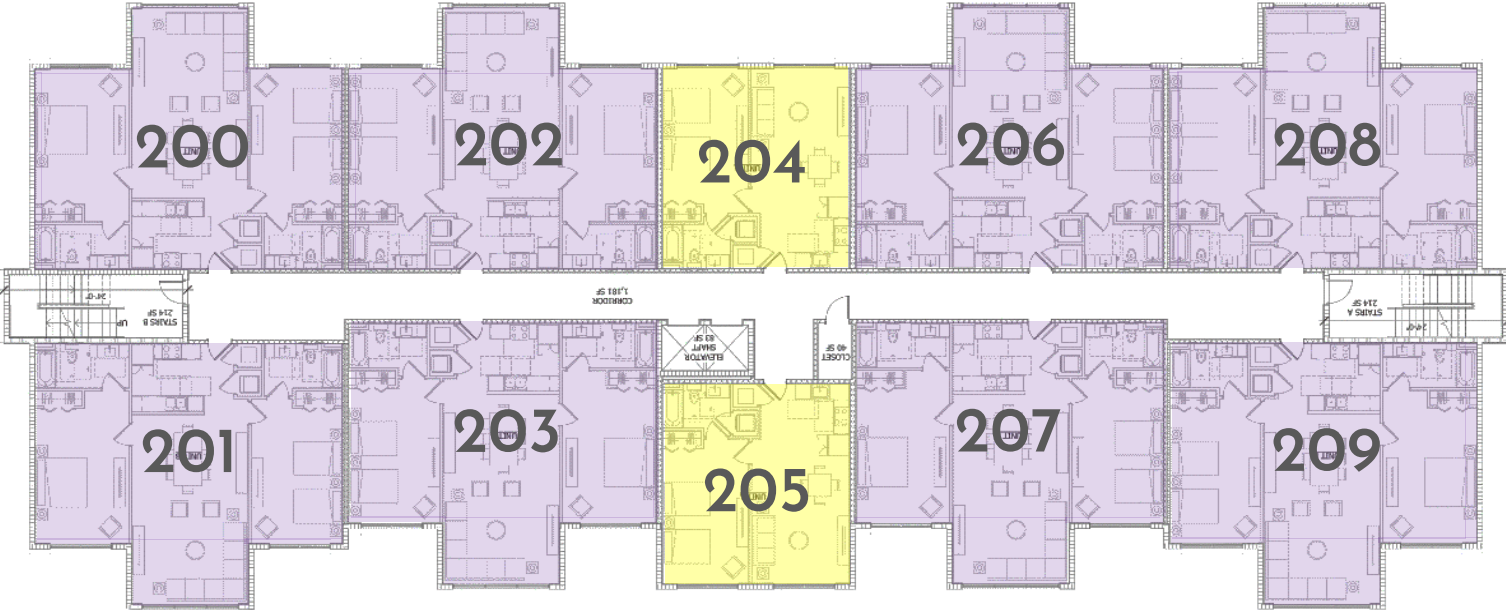

SYCAMORE
ORLANDO RESORT

Building C

1st Floor

8 units

-  PALM - 1 BEDROOM
-  OAKTREE - 2 BEDROOMS

Street View

Resort View

SYCAMORE
ORLANDO RESORT

Building C

2nd Floor

10 units

- PALM - 1 BEDROOM
- OAKTREE - 2 BEDROOMS

Street View

Resort View

SYCAMORE
ORLANDO RESORT

Building C

3rd Floor

10 units

- PALM - 1 BEDROOM
- OAKTREE - 2 BEDROOMS

Street View

Resort View

SYCAMORE
ORLANDO RESORT

Building C

4th Floor

10 units

- PALM - 1 BEDROOM
- OAKTREE - 2 BEDROOMS

Street View

Resort View

SYCAMORE
ORLANDO RESORT

Building C

5th Floor

10 units